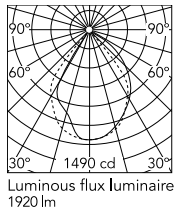

Physical

Colour	Deep Brown
Orientation	Adjustable
Longitudinal tilting (°)	103
Net weight (kg)	2.2
Package height (mm)	130
Package width (mm)	190
Package length (mm)	315
Package volume (m3)	0.01
IP internal	65
Drive Over	No

Beam Angle: 75°

h(m)	E(lx)	D(m)
1	1490	1.56
2	372	3.13
3	166	4.69
4	93	6.26
5	60	7.82

Photometric

Lighting type	Direct
Light distribution	Symmetric
CCT (K)	2700
CRI>	80
Beam angle C0-180 (°)	75
Beam angle C90-270 (°)	76
Extreme cut off	No