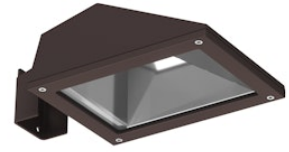

FLOS

FA162812318.A Deep Brown

Franco 1 CoB Led Symmetric Optic

Designed by FLOS Outdoor, 2007

LED source included. Integrated electrical power supply 220-240V ON/OFF. Fixing bracket included. Equipped with a M16x1.5 cable guide (for 4.5mmϕ<math><10\text{mm}</math> cables) and IP68 connector. To ensure the tightness of the cable guide it's recommended to use flexible electric cables suitable for exterior use. Optional accessories: posts; mounts and arms to install as a mast; protruding arm for wall mounting.