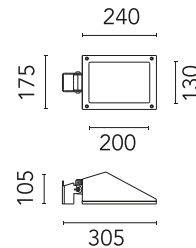

FLOS

FA162812318.A Deep Brown

Franco 1 CoB Led Symmetric Optic

Designed by FLOS Outdoor, 2007

LED source included. Integrated electrical power supply 220-240V ON/OFF. Fixing bracket included. Equipped with a M16x1.5 cable guide (for 4.5mmϕ<math><10\text{mm}</math> cables) and IP68 connector. To ensure the tightness of the cable guide it's recommended to use flexible electric cables suitable for exterior use. Optional accessories: posts; mounts and arms to install as a mast; protruding arm for wall mounting.

Physical

Colour	Deep Brown
Orientation	Adjustable
Longitudinal tilting (°)	103
Net weight (kg)	2.2
Package height (mm)	130
Package width (mm)	190
Package length (mm)	315
Package volume (m3)	0.01
IP internal	65
Drive Over	No