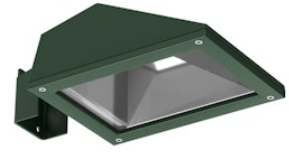

FLOS

FA162812312.A Forest Green

Franco 1 CoB Led Symmetric Optic

Designed by FLOS Outdoor, 2007

LED source included. Integrated electrical power supply 220-240V ON/OFF. Fixing bracket included. Equipped with a M16x1.5 cable guide (for 4.5mmϕ<math><10\text{mm}</math> cables) and IP68 connector. To ensure the tightness of the cable guide it's recommended to use flexible electric cables suitable for exterior use. Optional accessories: posts; mounts and arms to install as a mast; protruding arm for wall mounting.

Are you a professional and your project needs consulting and support?

[BOOK AN APPOINTMENT](#)

Main specifications

EAN	8054793620596
Mounting	Ground
Light source type	LED
Light sources included	Yes
LED type	LED array
Number of lamps	1
Power (W)	24
System power (W)	24
Source flux (lm)	2856
Lumen Output (lm)	1920