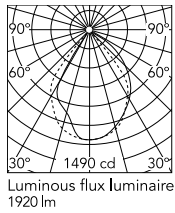

Physical

Colour	Forest Green
Orientation	Adjustable
Longitudinal tilting (°)	103
Net weight (kg)	2.2
Package height (mm)	130
Package width (mm)	190
Package length (mm)	315
Package volume (m3)	0.01
IP internal	65
Drive Over	No

Photometric

Lighting type	Direct
Light distribution	Symmetric
CCT (K)	2700
CRI>	80
Beam angle C0-180 (°)	75
Beam angle C90-270 (°)	76
Extreme cut off	No

Electrical

Insulation class	I
Main voltage (Vac)	220-240
Power supply	Integrated
Dimmable	No
Power supply type	Non Dimmable
Dimming interface	Not Dimmable
Emergency	No