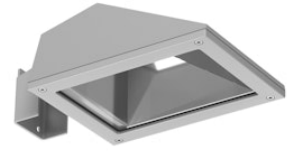

# FLOS

FA162812306.A Grey

## Franco 1 CoB Led Symmetric Optic

Designed by FLOS Outdoor, 2007

LED source included. Integrated electrical power supply 220-240V ON/OFF. Fixing bracket included. Equipped with a M16x1.5 cable guide (for 4.5mm<math>\phi</math><math><10\text{mm}</math> cables) and IP68 connector. To ensure the tightness of the cable guide it's recommended to use flexible electric cables suitable for exterior use. Optional accessories: posts; mounts and arms to install as a mast; protruding arm for wall mounting.