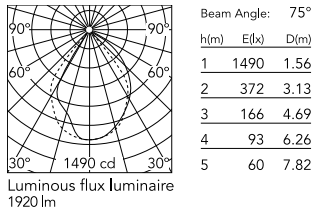

### Physical

Colour	Grey
Orientation	Adjustable
Longitudinal tilting (°)	103
Net weight (kg)	2.2
Package height (mm)	130
Package width (mm)	190
Package length (mm)	315
Package volume (m3)	0.01
IP internal	65
Drive Over	No

### Photometric Files

[LDT / IES](#)  ZIP

### Technical Drawings

[2D](#)  ZIP

[3D](#)  ZIP

## Schematic light drawing