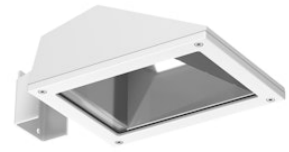

FLOS

FA162812301.A White

Franco 1 CoB Led Symmetric Optic

Designed by FLOS Outdoor, 2007

LED source included. Integrated electrical power supply 220-240V ON/OFF. Fixing bracket included. Equipped with a M16x1.5 cable guide (for 4.5mmϕ<math><10\text{mm}</math> cables) and IP68 connector. To ensure the tightness of the cable guide it's recommended to use flexible electric cables suitable for exterior use. Optional accessories: posts; mounts and arms to install as a mast; protruding arm for wall mounting.