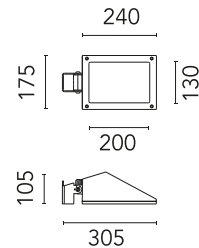

FLOS

FA162812301.A White

Franco 1 CoB Led Symmetric Optic

Designed by FLOS Outdoor, 2007

LED source included. Integrated electrical power supply 220-240V ON/OFF. Fixing bracket included. Equipped with a M16x1.5 cable guide (for 4.5mmϕ<math><10\text{mm}</math> cables) and IP68 connector. To ensure the tightness of the cable guide it's recommended to use flexible electric cables suitable for exterior use. Optional accessories: posts; mounts and arms to install as a mast; protruding arm for wall mounting.

Physical

Colour	White
Orientation	Adjustable
Longitudinal tilting (°)	103
Net weight (kg)	2.2
Package height (mm)	130
Package width (mm)	190
Package length (mm)	315
Package volume (m3)	0.01
IP internal	65
Drive Over	No

FA24833

Pole Ø76 mm h 3500 mm(with
Base)

OPTIONAL
Pole

FA25006

Pole Ø76 mm h 3500 mm (+500
mm In-ground)

OPTIONAL
Pole

FA25033

Pole Ø76 mm h 3500 mm (+500
mm In-ground)

Pole Ø76 mm h 4500 mm (+500
mm In-ground)

OPTIONAL Pole

FA25133

Pole Ø76 mm h 4500 mm (+500 mm In-ground)

OPTIONAL Pole

FA414006

Pole Ø 102 mm h 4000 mm With Base

OPTIONAL Pole