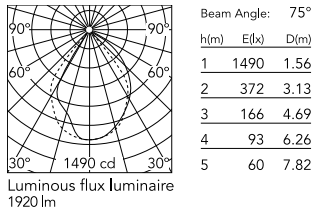

Physical

Colour	White
Orientation	Adjustable
Longitudinal tilting (°)	103
Net weight (kg)	2.2
Package height (mm)	130
Package width (mm)	190
Package length (mm)	315
Package volume (m3)	0.01
IP internal	65
Drive Over	No

Download

[Mounting instructions](#)  ZIP

Photometric Files

[LDT / IES](#)  ZIP

Technical Drawings

[2D](#)  ZIP

[3D](#)  ZIP

Schematic light drawing

Photometric

Lighting type	Direct
Light distribution	Symmetric
CCT (K)	2700
CRI>	80
Beam angle C0-180 (°)	75
Beam angle C90-270 (°)	76
Extreme cut off	No

Electrical

Insulation class	I
Main voltage (Vac)	220-240
Power supply	Integrated
Dimmable	No
Power supply type	Non Dimmable
Dimming interface	Not Dimmable
Emergency	No