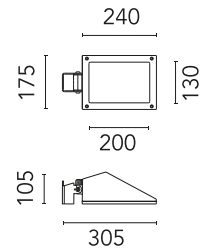

LED source included. Integrated electrical power supply 220-240V ON/OFF. Fixing bracket included. Equipped with a M16x1.5 cable guide (for 4.5mmϕ<math><10\text{mm}</math> cables) and IP68 connector. To ensure the tightness of the cable guide it's recommended to use flexible electric cables suitable for exterior use. Optional accessories: posts; mounts and arms to install as a mast; protruding arm for wall mounting.