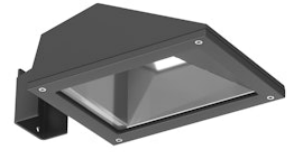

## Franco 1 CoB Led Symmetric Optic

Designed by FLOS Outdoor, 2007

LED source included. Integrated electrical power supply 220-240V ON/OFF. Fixing bracket included. Equipped with a M16x1.5 cable guide (for 4.5mm<math>\phi</math><math><10\text{mm}</math> cables) and IP68 connector. To ensure the tightness of the cable guide it's recommended to use flexible electric cables suitable for exterior use. Optional accessories: posts; mounts and arms to install as a mast; protruding arm for wall mounting.