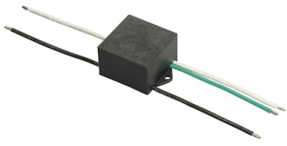

Accessories & Power Supply

OPTIONAL
Accessory

F990E00A000

S.P.D. (SURGE PROTECTION
DEVICE)

OPTIONAL
Accessory

FA110506

Pole Franco 1 h 500(+300 mm
Inground) mm Ø60 mm

OPTIONAL
Bracket

FA22133

Pole Bracket Franco 1/Perseo 3 Ø
102 mm 180 mm Single

OPTIONAL
Bracket

FA22306

Pole Bracket Franco 1/Perseo 3 Ø
102 mm 500 mm Single

OPTIONAL
Accessory

FA110906

Pole Franco 1 h 900(+300 mm
Inground) mm Ø60 mm

OPTIONAL
Bracket

FA22206

Pole Bracket Franco 1/Perseo 3 Ø
102 mm 180 mm Double