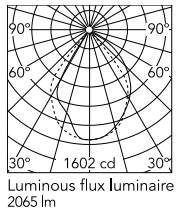

Physical

Colour	Black
Orientation	Adjustable
Longitudinal tilting (°)	103
Net weight (kg)	2.2
Package height (mm)	130
Package width (mm)	190
Package length (mm)	315
Package volume (m3)	0.01
IP internal	65
Drive Over	No

Beam Angle: 75°

h(m)	E(lx)	D(m)
1	1602	1.56
2	401	3.13
3	178	4.69
4	100	6.26
5	64	7.82

Luminous flux luminaire
2065 lm

Photometric

Lighting type	Direct
Light distribution	Symmetric
CCT (K)	3000
CRI>	80
Beam angle C0-180 (°)	75
Beam angle C90-270 (°)	76
Extreme cut off	No