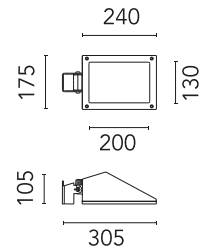

FLOS

FA162811330.A Black

Franco 1 CoB Led Symmetric Optic

Designed by FLOS Outdoor, 2007

LED source included. Integrated electrical power supply 220-240V ON/OFF. Fixing bracket included. Equipped with a M16x1.5 cable guide (for 4.5mmϕ<math><10\text{mm}</math> cables) and IP68 connector. To ensure the tightness of the cable guide it's recommended to use flexible electric cables suitable for exterior use. Optional accessories: posts; mounts and arms to install as a mast; protruding arm for wall mounting.

Physical

Colour	Black
Orientation	Adjustable
Longitudinal tilting (°)	103
Net weight (kg)	2.2
Package height (mm)	130
Package width (mm)	190
Package length (mm)	315
Package volume (m3)	0.01
IP internal	65
Drive Over	No