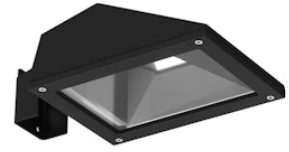

FLOS

FA162811330.A Black

Franco 1 CoB Led Symmetric Optic

Designed by FLOS Outdoor, 2007

LED source included. Integrated electrical power supply 220-240V ON/OFF. Fixing bracket included. Equipped with a M16x1.5 cable guide (for 4.5mmϕ<math><10\text{mm}</math> cables) and IP68 connector. To ensure the tightness of the cable guide it's recommended to use flexible electric cables suitable for exterior use. Optional accessories: posts; mounts and arms to install as a mast; protruding arm for wall mounting.

Are you a professional and your project needs consulting and support?

[BOOK AN APPOINTMENT](#)

Main specifications

EAN	8054793620398
Mounting	Ground
Light source type	LED
Light sources included	Yes
LED type	LED array
Number of lamps	1
Power (W)	24
System power (W)	24
Source flux (lm)	3071
Lumen Output (lm)	2065