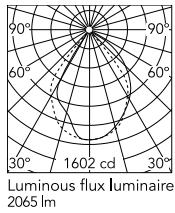

### Physical

Colour	Deep Brown
Orientation	Adjustable
Longitudinal tilting (°)	103
Net weight (kg)	2.2
Package height (mm)	130
Package width (mm)	190
Package length (mm)	315
Package volume (m3)	0.01
IP internal	65
Drive Over	No

## Schematic light drawing

Beam Angle: 75°

h(m)	E(lx)	D(m)
1	1602	1.56
2	401	3.13
3	178	4.69
4	100	6.26
5	64	7.82

Luminous flux luminaire  
2065 lm