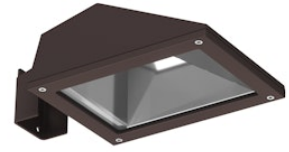

# FLOS

FA162811318.A Deep Brown

## Franco 1 CoB Led Symmetric Optic

Designed by FLOS Outdoor, 2007

LED source included. Integrated electrical power supply 220-240V ON/OFF. Fixing bracket included. Equipped with a M16x1.5 cable guide (for 4.5mm<math>\phi</math><math><10\text{mm}</math> cables) and IP68 connector. To ensure the tightness of the cable guide it's recommended to use flexible electric cables suitable for exterior use. Optional accessories: posts; mounts and arms to install as a mast; protruding arm for wall mounting.