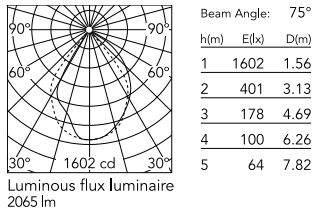

Physical

Colour	Forest Green
Orientation	Adjustable
Longitudinal tilting (°)	103
Net weight (kg)	2.2
Package height (mm)	130
Package width (mm)	190
Package length (mm)	315
Package volume (m3)	0.01
IP internal	65
Drive Over	No

Photometric

Lighting type	Direct
Light distribution	Symmetric
CCT (K)	3000
CRI>	80
Beam angle C0-180 (°)	75
Beam angle C90-270 (°)	76
Extreme cut off	No

Electrical

Insulation class	I
Main voltage (Vac)	220-240
Power supply	Integrated
Dimmable	No
Power supply type	Non Dimmable
Dimming interface	Not Dimmable
Emergency	No