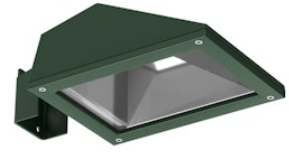

FLOS

FA162811312.A Forest Green

Franco 1 CoB Led Symmetric Optic

Designed by FLOS Outdoor, 2007

LED source included. Integrated electrical power supply 220-240V ON/OFF. Fixing bracket included. Equipped with a M16x1.5 cable guide (for 4.5mmϕ<math><10\text{mm}</math> cables) and IP68 connector. To ensure the tightness of the cable guide it's recommended to use flexible electric cables suitable for exterior use. Optional accessories: posts; mounts and arms to install as a mast; protruding arm for wall mounting.

Are you a professional and your project needs consulting and support?

[BOOK AN APPOINTMENT](#)

Main specifications

EAN	8054793620350
Mounting	Ground
Light source type	LED
Light sources included	Yes
LED type	LED array
Number of lamps	1
Power (W)	24
System power (W)	24
Source flux (lm)	3071
Lumen Output (lm)	2065