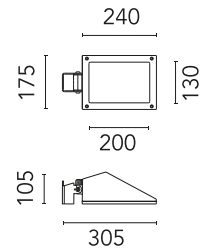

FLOS

FA162811306.A Grey

Franco 1 CoB Led Symmetric Optic

Designed by FLOS Outdoor, 2007

LED source included. Integrated electrical power supply 220-240V ON/OFF. Fixing bracket included. Equipped with a M16x1.5 cable guide (for 4.5mmϕ<math><10\text{mm}</math> cables) and IP68 connector. To ensure the tightness of the cable guide it's recommended to use flexible electric cables suitable for exterior use. Optional accessories: posts; mounts and arms to install as a mast; protruding arm for wall mounting.

Physical

Colour	Grey
Orientation	Adjustable
Longitudinal tilting (°)	103
Net weight (kg)	2.2
Package height (mm)	130
Package width (mm)	190
Package length (mm)	315
Package volume (m3)	0.01
IP internal	65
Drive Over	No

Pole Ø76 mm h 3500 mm (+500
mm In-ground)

OPTIONAL
Pole

FA24906

Pole Ø76 mm h 4500 mm(with
Base)

OPTIONAL
Pole

FA25106

Pole Ø76 mm h 4500 mm (+500
mm In-ground)

OPTIONAL
Pole

FA414006

Pole Ø 102 mm h 4000 mm With
Base

OPTIONAL
Pole

FA414506

Pole Ø 102 mm h 4000 mm (+500
mm In-ground)

OPTIONAL Pole

FA415006

Pole Ø 102 mm h 5000 mm With Base