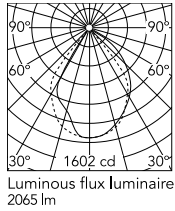

Physical

Colour	Grey
Orientation	Adjustable
Longitudinal tilting (°)	103
Net weight (kg)	2.2
Package height (mm)	130
Package width (mm)	190
Package length (mm)	315
Package volume (m3)	0.01
IP internal	65
Drive Over	No

Beam Angle: 75°

h(m)	E(lx)	D(m)
1	1602	1.56
2	401	3.13
3	178	4.69
4	100	6.26
5	64	7.82

Luminous flux luminaire
2065 lm

Photometric

Lighting type	Direct
Light distribution	Symmetric
CCT (K)	3000
CRI>	80
Beam angle C0-180 (°)	75
Beam angle C90-270 (°)	76
Extreme cut off	No