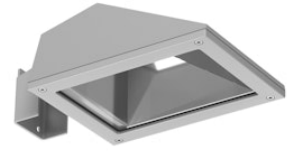

FLOS

FA162811306.A Grey

Franco 1 CoB Led Symmetric Optic

Designed by FLOS Outdoor, 2007

LED source included. Integrated electrical power supply 220-240V ON/OFF. Fixing bracket included. Equipped with a M16x1.5 cable guide (for 4.5mmϕ<math><10\text{mm}</math> cables) and IP68 connector. To ensure the tightness of the cable guide it's recommended to use flexible electric cables suitable for exterior use. Optional accessories: posts; mounts and arms to install as a mast; protruding arm for wall mounting.

Physical

Colour	Grey
Orientation	Adjustable
Longitudinal tilting (°)	103
Net weight (kg)	2.2
Package height (mm)	130
Package width (mm)	190
Package length (mm)	315
Package volume (m3)	0.01
IP internal	65
Drive Over	No