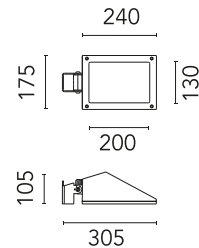

LED source included. Integrated electrical power supply 220-240V ON/OFF. Fixing bracket included. Equipped with a M16x1.5 cable guide (for 4.5mmϕ<math><10\text{mm}</math> cables) and IP68 connector. To ensure the tightness of the cable guide it's recommended to use flexible electric cables suitable for exterior use. Optional accessories: posts; mounts and arms to install as a mast; protruding arm for wall mounting.