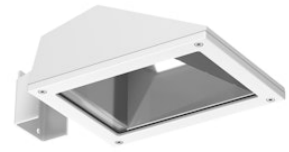

## Franco 1 CoB Led Symmetric Optic

Designed by FLOS Outdoor, 2007

LED source included. Integrated electrical power supply 220-240V ON/OFF. Fixing bracket included. Equipped with a M16x1.5 cable guide (for 4.5mm<math>\phi</math><math><10\text{mm}</math> cables) and IP68 connector. To ensure the tightness of the cable guide it's recommended to use flexible electric cables suitable for exterior use. Optional accessories: posts; mounts and arms to install as a mast; protruding arm for wall mounting.