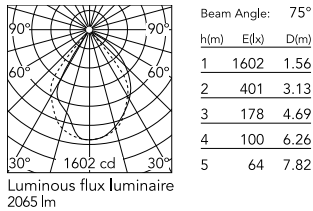

Schematic light drawing

Photometric

Lighting type	Direct
Light distribution	Symmetric
CCT (K)	3000
CRI>	80
Beam angle C0-180 (°)	75
Beam angle C90-270 (°)	76
Extreme cut off	No

Electrical

Insulation class	I
Main voltage (Vac)	220-240
Power supply	Integrated
Dimmable	No
Power supply type	Non Dimmable
Dimming interface	Not Dimmable
Emergency	No