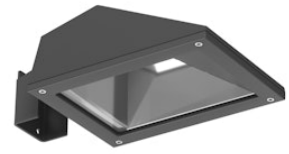

## Franco 1 CoB Led Symmetric Optic

Designed by FLOS Outdoor, 2007

LED source included. Integrated electrical power supply 220-240V ON/OFF. Fixing bracket included. Equipped with a M16x1.5 cable guide (for 4.5mm<math>\varnothing</math><math><10\text{mm}</math> cables) and IP68 connector. To ensure the tightness of the cable guide it's recommended to use flexible electric cables suitable for exterior use. Optional accessories: posts; mounts and arms to install as a mast; protruding arm for wall mounting.