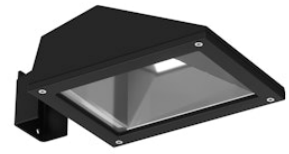

FLOS

FA162801330.A Black

Franco 1 CoB Led Symmetric Optic

Designed by FLOS Outdoor, 2007

LED source included. Integrated electrical power supply 220-240V ON/OFF. Fixing bracket included. Equipped with a M16x1.5 cable guide (for 4.5mmϕ<math><10\text{mm}</math> cables) and IP68 connector. To ensure the tightness of the cable guide it's recommended to use flexible electric cables suitable for exterior use. Optional accessories: posts; mounts and arms to install as a mast; protruding arm for wall mounting.