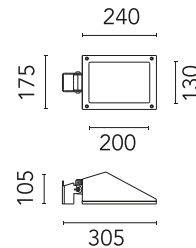

FLOS

FA162801330.A Black

Franco 1 CoB Led Symmetric Optic

Designed by FLOS Outdoor, 2007

LED source included. Integrated electrical power supply 220-240V ON/OFF. Fixing bracket included. Equipped with a M16x1.5 cable guide (for 4.5mmϕ<math><10\text{mm}</math> cables) and IP68 connector. To ensure the tightness of the cable guide it's recommended to use flexible electric cables suitable for exterior use. Optional accessories: posts; mounts and arms to install as a mast; protruding arm for wall mounting.

Physical

Colour	Black
Orientation	Adjustable
Longitudinal tilting (°)	103
Net weight (kg)	2.2
Package height (mm)	130
Package width (mm)	190
Package length (mm)	315
Package volume (m3)	0.01
IP internal	65
Drive Over	No

Pole Ø76 mm h 4500 mm (+500
mm In-ground)

OPTIONAL Pole

FA25133

Pole Ø76 mm h 4500 mm (+500 mm In-ground)

OPTIONAL Pole

FA414006

Pole Ø 102 mm h 4000 mm With Base

OPTIONAL Pole