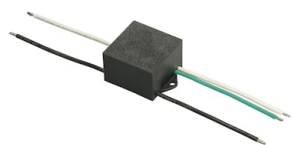

FLOS

FA162801330.A Black

Franco 1 CoB Led Symmetric Optic

Designed by FLOS Outdoor, 2007

LED source included. Integrated electrical power supply 220-240V ON/OFF. Fixing bracket included. Equipped with a M16x1.5 cable guide (for 4.5mmϕ<math><10\text{mm}</math> cables) and IP68 connector. To ensure the tightness of the cable guide it's recommended to use flexible electric cables suitable for exterior use. Optional accessories: posts; mounts and arms to install as a mast; protruding arm for wall mounting.

Download

Mounting instructions [ZIP](#)

Ecodesign and Energy Labelling

This product contains a light source of energy efficiency class D

Photometric

Lighting type	Direct
Light distribution	Symmetric
CCT (K)	4000
CRI>	80
Beam angle C0-180 (°)	75
Beam angle C90-270 (°)	76
Extreme cut off	No

Accessories & Power Supply

OPTIONAL
Accessory

F990E00A000

S.P.D. (SURGE PROTECTION
DEVICE)

OPTIONAL
Accessory

FA110506

Pole Franco 1 h 500(+300 mm
Inground) mm Ø60 mm

OPTIONAL
Accessory