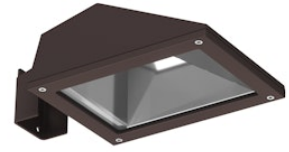

FLOS

FA162801318.A Deep Brown

Franco 1 CoB Led Symmetric Optic

Designed by FLOS Outdoor, 2007

LED source included. Integrated electrical power supply 220-240V ON/OFF. Fixing bracket included. Equipped with a M16x1.5 cable guide (for 4.5mmϕ<math><10\text{mm}</math> cables) and IP68 connector. To ensure the tightness of the cable guide it's recommended to use flexible electric cables suitable for exterior use. Optional accessories: posts; mounts and arms to install as a mast; protruding arm for wall mounting.