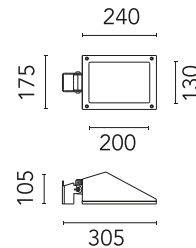

FLOS

FA162801318.A Deep Brown

Franco 1 CoB Led Symmetric Optic

Designed by FLOS Outdoor, 2007

LED source included. Integrated electrical power supply 220-240V ON/OFF. Fixing bracket included. Equipped with a M16x1.5 cable guide (for 4.5mmϕ<math><10\text{mm}</math> cables) and IP68 connector. To ensure the tightness of the cable guide it's recommended to use flexible electric cables suitable for exterior use. Optional accessories: posts; mounts and arms to install as a mast; protruding arm for wall mounting.

Physical

Colour	Deep Brown
Orientation	Adjustable
Longitudinal tilting (°)	103
Net weight (kg)	2.2
Package height (mm)	130
Package width (mm)	190
Package length (mm)	315
Package volume (m3)	0.01
IP internal	65
Drive Over	No