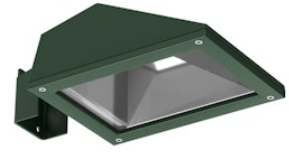

## Franco 1 CoB Led Symmetric Optic

Designed by FLOS Outdoor, 2007

LED source included. Integrated electrical power supply 220-240V ON/OFF. Fixing bracket included. Equipped with a M16x1.5 cable guide (for 4.5mm<math>\varnothing</math><math><10\text{mm}</math> cables) and IP68 connector. To ensure the tightness of the cable guide it's recommended to use flexible electric cables suitable for exterior use. Optional accessories: posts; mounts and arms to install as a mast; protruding arm for wall mounting.