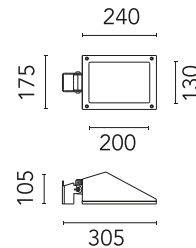

LED source included. Integrated electrical power supply 220-240V ON/OFF. Fixing bracket included. Equipped with a M16x1.5 cable guide (for 4.5mm$\varnothing$<math><10\text{mm}</math> cables) and IP68 connector. To ensure the tightness of the cable guide it's recommended to use flexible electric cables suitable for exterior use. Optional accessories: posts; mounts and arms to install as a mast; protruding arm for wall mounting.