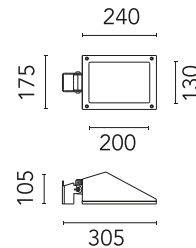

FLOS

FA162801306.A Grey

Franco 1 CoB Led Symmetric Optic

Designed by FLOS Outdoor, 2007

LED source included. Integrated electrical power supply 220-240V ON/OFF. Fixing bracket included. Equipped with a M16x1.5 cable guide (for 4.5mm\varnothing<math><10\text{mm}</math> cables) and IP68 connector. To ensure the tightness of the cable guide it's recommended to use flexible electric cables suitable for exterior use. Optional accessories: posts; mounts and arms to install as a mast; protruding arm for wall mounting.

Physical

Colour	Grey
Orientation	Adjustable
Longitudinal tilting (°)	103
Net weight (kg)	2.2
Package height (mm)	130
Package width (mm)	190
Package length (mm)	315
Package volume (m3)	0.01
IP internal	65
Drive Over	No

FA24806

Pole Ø76 mm h 3500 mm(with
Base)

OPTIONAL
Pole

FA25006

Pole Ø76 mm h 3500 mm (+500
mm In-ground)

OPTIONAL
Pole

FA24906

Pole Ø76 mm h 4500 mm(with
Base)

Pole Ø 102 mm h 4000 mm (+500
mm In-ground)

OPTIONAL Pole

FA415006 Pole Ø 102 mm h 5000 mm With Base

OPTIONAL Pole

FA415506 Pole Ø 102 mm h 5000 mm (+500 mm In-ground)

OPTIONAL Accessory

FA243 Base Plate and Fixing Bolts Franco 1