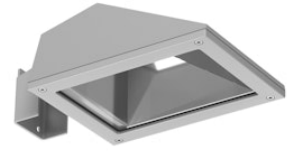

FLOS

FA162801306.A Grey

Franco 1 CoB Led Symmetric Optic

Designed by FLOS Outdoor, 2007

LED source included. Integrated electrical power supply 220-240V ON/OFF. Fixing bracket included. Equipped with a M16x1.5 cable guide (for 4.5mm\varnothing<math><10\text{mm}</math> cables) and IP68 connector. To ensure the tightness of the cable guide it's recommended to use flexible electric cables suitable for exterior use. Optional accessories: posts; mounts and arms to install as a mast; protruding arm for wall mounting.

Physical

Colour	Grey
Orientation	Adjustable
Longitudinal tilting (°)	103
Net weight (kg)	2.2
Package height (mm)	130
Package width (mm)	190
Package length (mm)	315
Package volume (m3)	0.01
IP internal	65
Drive Over	No