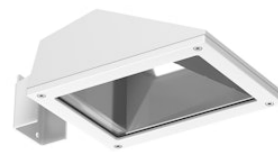

## Franco 1 CoB Led Symmetric Optic

Designed by FLOS Outdoor, 2007

LED source included. Integrated electrical power supply 220-240V ON/OFF. Fixing bracket included. Equipped with a M16x1.5 cable guide (for 4.5mm<math>\phi</math><math><10\text{mm}</math> cables) and IP68 connector. To ensure the tightness of the cable guide it's recommended to use flexible electric cables suitable for exterior use. Optional accessories: posts; mounts and arms to install as a mast; protruding arm for wall mounting.