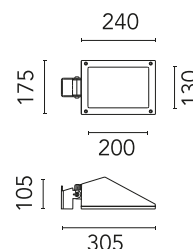

LED source included. Integrated electrical power supply 220-240V ON/OFF. Fixing bracket included. Equipped with a M16x1.5 cable guide (for 4.5mmϕ<math><10\text{mm}</math> cables) and IP68 connector. To ensure the tightness of the cable guide it's recommended to use flexible electric cables suitable for exterior use. Optional accessories: posts; mounts and arms to install as a mast; protruding arm for wall mounting.