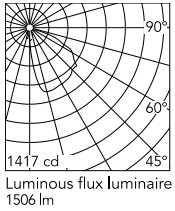

Physical

Colour	Anthracite
Orientation	Adjustable
Longitudinal tilting (°)	103
Net weight (kg)	2.2
Package height (mm)	130
Package width (mm)	190
Package length (mm)	315
Package volume (m3)	0.01
IP internal	65
Drive Over	No

Download

Mounting instructions [↓ ZIP](#)

Photometric Files

LDT / IES [↓ ZIP](#)

Technical Drawings

2D [↓ ZIP](#)

3D [↓ ZIP](#)

Schematic light drawing