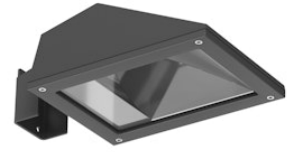

FLOS

FA162812433.A Anthracite

Franco 1 CoB Led Asymmetric Optic

Designed by FLOS Outdoor, 2007

LED source included. Integrated electrical power supply 220-240V ON/OFF. Fixing bracket included. Equipped with a M16x1.5 cable guide (for 4.5mmϕ<math><10\text{mm}</math> cables) and IP68 connector. To ensure the tightness of the cable guide it's recommended to use flexible electric cables suitable for exterior use. Optional accessories: posts; mounts and arms to install as a mast; protruding arm for wall mounting.