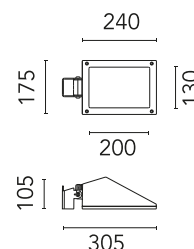

FLOS

FA162812430.A Black

Franco 1 CoB Led Asymmetric Optic

Designed by FLOS Outdoor, 2007

LED source included. Integrated electrical power supply 220-240V ON/OFF. Fixing bracket included. Equipped with a M16x1.5 cable guide (for 4.5mmϕ<math><10\text{mm}</math> cables) and IP68 connector. To ensure the tightness of the cable guide it's recommended to use flexible electric cables suitable for exterior use. Optional accessories: posts; mounts and arms to install as a mast; protruding arm for wall mounting.

Physical

Colour	Black
Orientation	Adjustable
Longitudinal tilting (°)	103
Net weight (kg)	2.2
Package height (mm)	130
Package width (mm)	190
Package length (mm)	315
Package volume (m3)	0.01
IP internal	65
Drive Over	No

Pole Ø 102 mm h 5000 mm With Base

OPTIONAL Pole

FA415506

Pole Ø 102 mm h 5000 mm (+500 mm In-ground)

OPTIONAL
Accessory

FA243

Base Plate and Fixing Bolts
Franco 1

OPTIONAL
Bracket