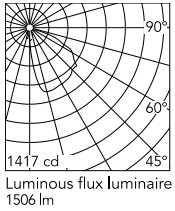

Schematic light drawing