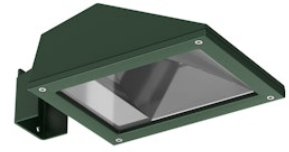

FLOS

FA162812412.A Forest Green

Franco 1 CoB Led Asymmetric Optic

Designed by FLOS Outdoor, 2007

LED source included. Integrated electrical power supply 220-240V ON/OFF. Fixing bracket included. Equipped with a M16x1.5 cable guide (for 4.5mmϕ<math><10\text{mm}</math> cables) and IP68 connector. To ensure the tightness of the cable guide it's recommended to use flexible electric cables suitable for exterior use. Optional accessories: posts; mounts and arms to install as a mast; protruding arm for wall mounting.