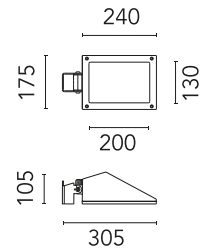

FLOS

FA162812406.A Grey

Franco 1 CoB Led Asymmetric Optic

Designed by FLOS Outdoor, 2007

LED source included. Integrated electrical power supply 220-240V ON/OFF. Fixing bracket included. Equipped with a M16x1.5 cable guide (for 4.5mmϕ<math><10\text{mm}</math> cables) and IP68 connector. To ensure the tightness of the cable guide it's recommended to use flexible electric cables suitable for exterior use. Optional accessories: posts; mounts and arms to install as a mast; protruding arm for wall mounting.

Physical

| | |
|--------------------------|------------|
| Colour | Grey |
| Orientation | Adjustable |
| Longitudinal tilting (°) | 103 |
| Net weight (kg) | 2.2 |
| Package height (mm) | 130 |
| Package width (mm) | 190 |
| Package length (mm) | 315 |
| Package volume (m3) | 0.01 |
| IP internal | 65 |
| Drive Over | No |

FA24906

Pole Ø76 mm h 4500 mm(with
Base)

OPTIONAL
Pole

FA25106

Pole Ø76 mm h 4500 mm (+500
mm In-ground)

OPTIONAL
Pole

FA414006

Pole Ø 102 mm h 4000 mm With
Base

Pole Ø 102 mm h 5000 mm (+500
mm In-ground)

OPTIONAL
Accessory

FA243

Base Plate and Fixing Bolts
Franco 1

OPTIONAL
Bracket

FA22406

Pole Bracket Franco 1/Perseo 3 Ø
102 mm 500 mm Double

OPTIONAL
Bracket