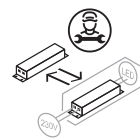

Replaceable (LED only) light source by a professional

Replaceable control gear by a professional

Accessories & Power Supply

OPTIONAL
Accessory

F990E00A000

S.P.D. (SURGE PROTECTION
DEVICE)

OPTIONAL
Bracket

FA22106