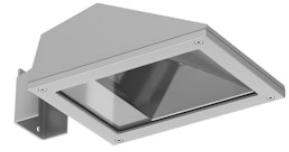

FLOS

FA162812406.A Grey

Franco 1 CoB Led Asymmetric Optic

Designed by FLOS Outdoor, 2007

LED source included. Integrated electrical power supply 220-240V ON/OFF. Fixing bracket included. Equipped with a M16x1.5 cable guide (for 4.5mmϕ<math><10\text{mm}</math> cables) and IP68 connector. To ensure the tightness of the cable guide it's recommended to use flexible electric cables suitable for exterior use. Optional accessories: posts; mounts and arms to install as a mast; protruding arm for wall mounting.