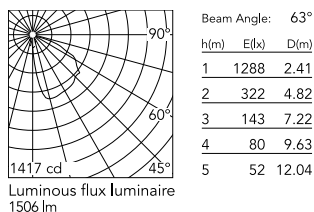

Physical

| | |
|--------------------------|------------|
| Colour | Grey |
| Orientation | Adjustable |
| Longitudinal tilting (°) | 103 |
| Net weight (kg) | 2.2 |
| Package height (mm) | 130 |
| Package width (mm) | 190 |
| Package length (mm) | 315 |
| Package volume (m3) | 0.01 |
| IP internal | 65 |
| Drive Over | No |

Download

[Mounting instructions](#)  ZIP

Photometric Files

[LDT / IES](#)  ZIP

Technical Drawings

[2D](#)  ZIP

[3D](#)  ZIP

Schematic light drawing