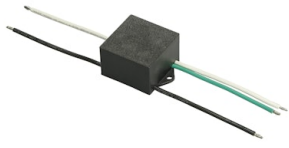

## Accessories & Power Supply

OPTIONAL  
Accessory

F990E00A000

S.P.D. (SURGE PROTECTION  
DEVICE)

OPTIONAL  
Accessory

FA110501

Pole Franco 1 h 500(+300 mm  
Inground) mm Ø60 mm

OPTIONAL  
Accessory