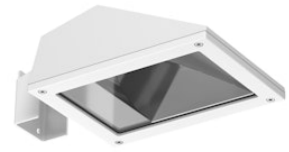

## Franco 1 CoB Led Asymmetric Optic

Designed by FLOS Outdoor, 2007

LED source included. Integrated electrical power supply 220-240V ON/OFF. Fixing bracket included. Equipped with a M16x1.5 cable guide (for 4.5mm<math>\phi</math><math><10\text{mm}</math> cables) and IP68 connector. To ensure the tightness of the cable guide it's recommended to use flexible electric cables suitable for exterior use. Optional accessories: posts; mounts and arms to install as a mast; protruding arm for wall mounting.