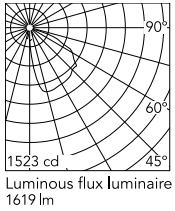

Schematic light drawing