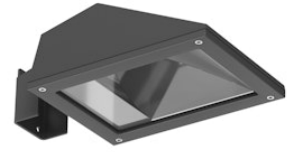

## Franco 1 CoB Led Asymmetric Optic

Designed by FLOS Outdoor, 2007

LED source included. Integrated electrical power supply 220-240V ON/OFF. Fixing bracket included. Equipped with a M16x1.5 cable guide (for 4.5mm<math>\phi</math><math><10\text{mm}</math> cables) and IP68 connector. To ensure the tightness of the cable guide it's recommended to use flexible electric cables suitable for exterior use. Optional accessories: posts; mounts and arms to install as a mast; protruding arm for wall mounting.