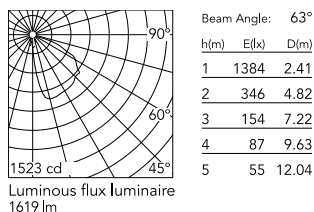

Schematic light drawing

Photometric

Lighting type	Direct
Light distribution	Asymmetric
CCT (K)	3000
CRI>	80
Extreme cut off	No

Electrical

Insulation class	I
Main voltage (Vac)	220-240
Power supply	Integrated
Dimmable	No
Power supply type	Non Dimmable
Dimming interface	Not Dimmable
Emergency	No

Notes

Please check with your referent person in our Front Office if a code modification is needed to meet the required certification compliance

Ecodesign and Energy Labelling

This product contains a light source of energy efficiency class D

Replaceable (LED only) light source by a professional

Replaceable control gear by a professional