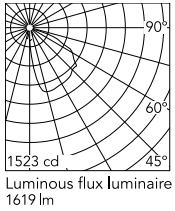

Physical

Colour	Forest Green
Orientation	Adjustable
Longitudinal tilting (°)	103
Net weight (kg)	2.2
Package height (mm)	130
Package width (mm)	190
Package length (mm)	315
Package volume (m3)	0.01
IP internal	65
Drive Over	No

Download

Mounting instructions [↓ ZIP](#)

Photometric Files

LDT / IES [↓ ZIP](#)

Technical Drawings

2D [↓ ZIP](#)

3D [↓ ZIP](#)

Schematic light drawing