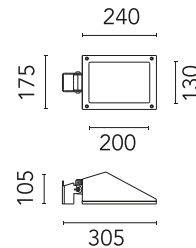

LED source included. Integrated electrical power supply 220-240V ON/OFF. Fixing bracket included. Equipped with a M16x1.5 cable guide (for 4.5mmϕ<math><10\text{mm}</math> cables) and IP68 connector. To ensure the tightness of the cable guide it's recommended to use flexible electric cables suitable for exterior use. Optional accessories: posts; mounts and arms to install as a mast; protruding arm for wall mounting.