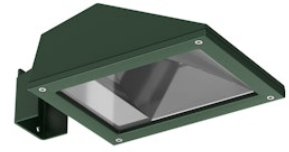

FLOS

FA162811412.A Forest Green

Franco 1 CoB Led Asymmetric Optic

Designed by FLOS Outdoor, 2007

LED source included. Integrated electrical power supply 220-240V ON/OFF. Fixing bracket included. Equipped with a M16x1.5 cable guide (for 4.5mmϕ<math><10\text{mm}</math> cables) and IP68 connector. To ensure the tightness of the cable guide it's recommended to use flexible electric cables suitable for exterior use. Optional accessories: posts; mounts and arms to install as a mast; protruding arm for wall mounting.