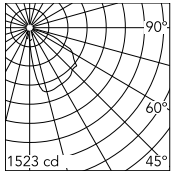

Physical

Colour	Grey
Orientation	Adjustable
Longitudinal tilting (°)	103
Net weight (kg)	2.2
Package height (mm)	130
Package width (mm)	190
Package length (mm)	315
Package volume (m3)	0.01
IP internal	65
Drive Over	No

Download

Mounting instructions [↓ ZIP](#)

Photometric Files

LDT / IES [↓ ZIP](#)

Technical Drawings

2D [↓ ZIP](#)

3D [↓ ZIP](#)

Schematic light drawing

Beam Angle: 63°

h(m)	E(lx)	D(m)
1	1384	2.41
2	346	4.82
3	154	7.22
4	87	9.63
5	55	12.04

Luminous flux luminaire
1619 lm

Photometric

Lighting type	Direct
Light distribution	Asymmetric
CCT (K)	3000
CRI>	80
Extreme cut off	No