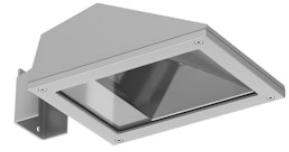

FLOS

FA162811406.A Grey

Franco 1 CoB Led Asymmetric Optic

Designed by FLOS Outdoor, 2007

LED source included. Integrated electrical power supply 220-240V ON/OFF. Fixing bracket included. Equipped with a M16x1.5 cable guide (for 4.5mmϕ<math><10\text{mm}</math> cables) and IP68 connector. To ensure the tightness of the cable guide it's recommended to use flexible electric cables suitable for exterior use. Optional accessories: posts; mounts and arms to install as a mast; protruding arm for wall mounting.

Physical

Colour	Grey
Orientation	Adjustable
Longitudinal tilting (°)	103
Net weight (kg)	2.2
Package height (mm)	130
Package width (mm)	190
Package length (mm)	315
Package volume (m3)	0.01
IP internal	65
Drive Over	No