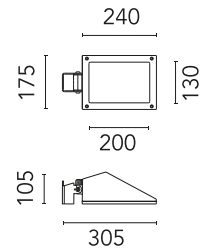

FLOS

FA162811406.A Grey

Franco 1 CoB Led Asymmetric Optic

Designed by FLOS Outdoor, 2007

LED source included. Integrated electrical power supply 220-240V ON/OFF. Fixing bracket included. Equipped with a M16x1.5 cable guide (for 4.5mmϕ<math><10\text{mm}</math> cables) and IP68 connector. To ensure the tightness of the cable guide it's recommended to use flexible electric cables suitable for exterior use. Optional accessories: posts; mounts and arms to install as a mast; protruding arm for wall mounting.

Physical

Colour	Grey
Orientation	Adjustable
Longitudinal tilting (°)	103
Net weight (kg)	2.2
Package height (mm)	130
Package width (mm)	190
Package length (mm)	315
Package volume (m3)	0.01
IP internal	65
Drive Over	No

Pole Ø76 mm h 3500 mm (+500
mm In-ground)

OPTIONAL
Pole

FA24906

Pole Ø76 mm h 4500 mm(with
Base)

OPTIONAL
Pole

FA25106

Pole Ø76 mm h 4500 mm (+500
mm In-ground)

OPTIONAL
Pole

FA414006

Pole Ø 102 mm h 4000 mm With
Base

OPTIONAL
Pole

FA414506

Pole Ø 102 mm h 4000 mm (+500
mm In-ground)

OPTIONAL Pole

FA415006

Pole Ø 102 mm h 5000 mm With Base