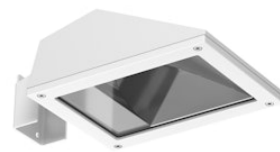

FLOS

FA162811401.A White

Franco 1 CoB Led Asymmetric Optic

Designed by FLOS Outdoor, 2007

LED source included. Integrated electrical power supply 220-240V ON/OFF. Fixing bracket included. Equipped with a M16x1.5 cable guide (for 4.5mmϕ<math><10\text{mm}</math> cables) and IP68 connector. To ensure the tightness of the cable guide it's recommended to use flexible electric cables suitable for exterior use. Optional accessories: posts; mounts and arms to install as a mast; protruding arm for wall mounting.