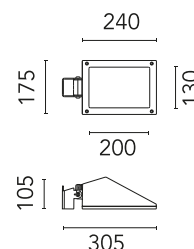

FLOS

FA162811401.A White

Franco 1 CoB Led Asymmetric Optic

Designed by FLOS Outdoor, 2007

LED source included. Integrated electrical power supply 220-240V ON/OFF. Fixing bracket included. Equipped with a M16x1.5 cable guide (for 4.5mmϕ<math><10\text{mm}</math> cables) and IP68 connector. To ensure the tightness of the cable guide it's recommended to use flexible electric cables suitable for exterior use. Optional accessories: posts; mounts and arms to install as a mast; protruding arm for wall mounting.

Physical

Colour	White
Orientation	Adjustable
Longitudinal tilting (°)	103
Net weight (kg)	2.2
Package height (mm)	130
Package width (mm)	190
Package length (mm)	315
Package volume (m3)	0.01
IP internal	65
Drive Over	No