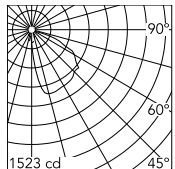

Physical

Colour	White
Orientation	Adjustable
Longitudinal tilting (°)	103
Net weight (kg)	2.2
Package height (mm)	130
Package width (mm)	190
Package length (mm)	315
Package volume (m3)	0.01
IP internal	65
Drive Over	No

Download

Mounting instructions [↓ ZIP](#)

Photometric Files

LDT / IES [↓ ZIP](#)

Technical Drawings

2D [↓ ZIP](#)

3D [↓ ZIP](#)

Schematic light drawing

Beam Angle: 63°

h(m)	E(lx)	D(m)
1	1384	2.41
2	346	4.82
3	154	7.22
4	87	9.63
5	55	12.04

Luminous flux luminaire
1619 lm

Photometric

Lighting type	Direct
Light distribution	Asymmetric
CCT (K)	3000
CRI>	80
Extreme cut off	No