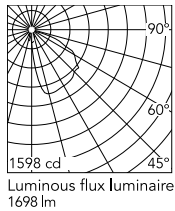

Schematic light drawing