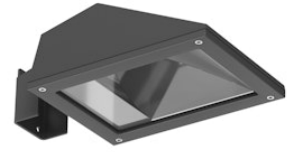

FLOS

FA162801433.A Anthracite

Franco 1 CoB Led Asymmetric Optic

Designed by FLOS Outdoor, 2007

LED source included. Integrated electrical power supply 220-240V ON/OFF. Fixing bracket included. Equipped with a M16x1.5 cable guide (for 4.5mmϕ<math><10\text{mm}</math> cables) and IP68 connector. To ensure the tightness of the cable guide it's recommended to use flexible electric cables suitable for exterior use. Optional accessories: posts; mounts and arms to install as a mast; protruding arm for wall mounting.