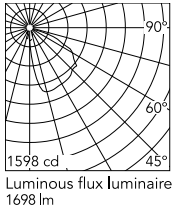

Schematic light drawing