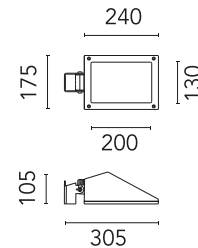

Are you a professional and your project needs consulting and support?

[BOOK AN APPOINTMENT](#)

Main specifications

EAN	8054793620275
Mounting	Ground
Light source type	LED
Light sources included	Yes
LED type	LED array
Number of lamps	1
Power (W)	24
System power (W)	24
Source flux (lm)	3221
Lumen Output (lm)	1698

Physical

Colour	Black
Orientation	Adjustable
Longitudinal tilting (°)	103
Net weight (kg)	2.2
Package height (mm)	130
Package width (mm)	190
Package length (mm)	315
Package volume (m3)	0.01
IP internal	65
Drive Over	No

Download

Mounting instructions [↓ ZIP](#)

Photometric Files

LDT / IES [↓ ZIP](#)

Technical Drawings

2D [↓ ZIP](#)

3D [↓ ZIP](#)