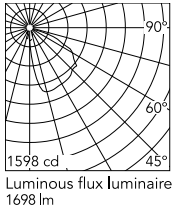

Physical

Colour	Deep Brown
Orientation	Adjustable
Longitudinal tilting (°)	103
Net weight (kg)	2.2
Package height (mm)	130
Package width (mm)	190
Package length (mm)	315
Package volume (m3)	0.01
IP internal	65
Drive Over	No

Beam Angle: 63°

h(m)	E(lx)	D(m)
1	1452	2.41
2	363	4.82
3	161	7.22
4	91	9.63
5	58	12.04

Photometric

Lighting type	Direct
Light distribution	Asymmetric
CCT (K)	4000
CRI>	80
Extreme cut off	No

Electrical

Insulation class	I
Main voltage (Vac)	220-240
Power supply	Integrated
Dimmable	No
Power supply type	Non Dimmable
Dimming interface	Not Dimmable
Emergency	No