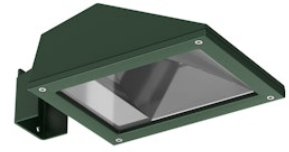

FLOS

FA162801412.A Forest Green

Franco 1 CoB Led Asymmetric Optic

Designed by FLOS Outdoor, 2007

LED source included. Integrated electrical power supply 220-240V ON/OFF. Fixing bracket included. Equipped with a M16x1.5 cable guide (for 4.5mmϕ<math><10\text{mm}</math> cables) and IP68 connector. To ensure the tightness of the cable guide it's recommended to use flexible electric cables suitable for exterior use. Optional accessories: posts; mounts and arms to install as a mast; protruding arm for wall mounting.