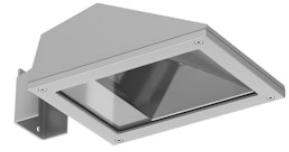

FLOS

FA162801406.A Grey

Franco 1 CoB Led Asymmetric Optic

Designed by FLOS Outdoor, 2007

LED source included. Integrated electrical power supply 220-240V ON/OFF. Fixing bracket included. Equipped with a M16x1.5 cable guide (for 4.5mm\varnothing<math><10\text{mm}</math> cables) and IP68 connector. To ensure the tightness of the cable guide it's recommended to use flexible electric cables suitable for exterior use. Optional accessories: posts; mounts and arms to install as a mast; protruding arm for wall mounting.

Physical

Colour	Grey
Orientation	Adjustable
Longitudinal tilting (°)	103
Net weight (kg)	2.2
Package height (mm)	130
Package width (mm)	190
Package length (mm)	315
Package volume (m3)	0.01
IP internal	65
Drive Over	No