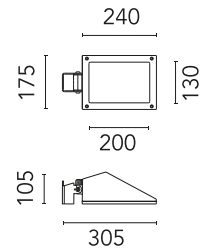

FLOS

FA162801406.A Grey

Franco 1 CoB Led Asymmetric Optic

Designed by FLOS Outdoor, 2007

LED source included. Integrated electrical power supply 220-240V ON/OFF. Fixing bracket included. Equipped with a M16x1.5 cable guide (for 4.5mm\varnothing<math><10\text{mm}</math> cables) and IP68 connector. To ensure the tightness of the cable guide it's recommended to use flexible electric cables suitable for exterior use. Optional accessories: posts; mounts and arms to install as a mast; protruding arm for wall mounting.

Physical

Colour	Grey
Orientation	Adjustable
Longitudinal tilting (°)	103
Net weight (kg)	2.2
Package height (mm)	130
Package width (mm)	190
Package length (mm)	315
Package volume (m3)	0.01
IP internal	65
Drive Over	No

OPTIONAL
Pole

FA24806

Pole Ø76 mm h 3500 mm(with
Base)

OPTIONAL
Pole

FA25006

Pole Ø76 mm h 3500 mm (+500
mm In-ground)

OPTIONAL
Pole

FA24906

Pole Ø76 mm h 4500 mm(with
Base)

OPTIONAL
Pole

FA25106

Pole Ø76 mm h 4500 mm (+500
mm In-ground)

OPTIONAL
Pole

FA414006

Pole Ø 102 mm h 4000 mm With
Base

OPTIONAL
Pole