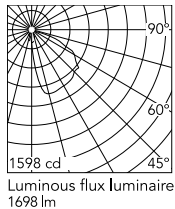

Physical

Colour	White
Orientation	Adjustable
Longitudinal tilting (°)	103
Net weight (kg)	2.2
Package height (mm)	130
Package width (mm)	190
Package length (mm)	315
Package volume (m3)	0.01
IP internal	65
Drive Over	No

Download

[Mounting instructions](#)  ZIP

Photometric Files

[LDT / IES](#)  ZIP

Technical Drawings

[2D](#)  ZIP

[3D](#)  ZIP

Schematic light drawing