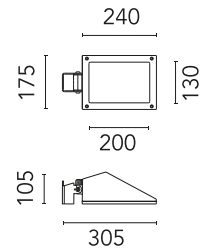

FLOS

FA162801401.A White

Franco 1 CoB Led Asymmetric Optic

Designed by FLOS Outdoor, 2007

LED source included. Integrated electrical power supply 220-240V ON/OFF. Fixing bracket included. Equipped with a M16x1.5 cable guide (for 4.5mmϕ<math><10\text{mm}</math> cables) and IP68 connector. To ensure the tightness of the cable guide it's recommended to use flexible electric cables suitable for exterior use. Optional accessories: posts; mounts and arms to install as a mast; protruding arm for wall mounting.

Physical

Colour	White
Orientation	Adjustable
Longitudinal tilting (°)	103
Net weight (kg)	2.2
Package height (mm)	130
Package width (mm)	190
Package length (mm)	315
Package volume (m3)	0.01
IP internal	65
Drive Over	No

Pole Ø76 mm h 4500 mm (+500
mm In-ground)

OPTIONAL Pole

FA25133

Pole Ø76 mm h 4500 mm (+500 mm In-ground)

OPTIONAL Pole

FA414006

Pole Ø 102 mm h 4000 mm With Base

OPTIONAL Pole