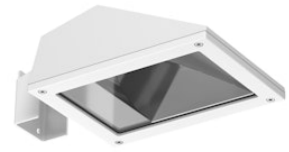

FLOS

FA162801401.A White

Franco 1 CoB Led Asymmetric Optic

Designed by FLOS Outdoor, 2007

LED source included. Integrated electrical power supply 220-240V ON/OFF. Fixing bracket included. Equipped with a M16x1.5 cable guide (for 4.5mmϕ<math><10\text{mm}</math> cables) and IP68 connector. To ensure the tightness of the cable guide it's recommended to use flexible electric cables suitable for exterior use. Optional accessories: posts; mounts and arms to install as a mast; protruding arm for wall mounting.