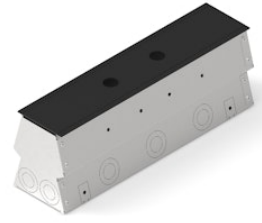

FLOS

|| F017Z010000 Steel

Framed installation box for single flush installations.

Designed by FLOS Outdoor, 2023

Are you a professional and your project needs consulting and support?

[BOOK AN APPOINTMENT](#)

Download

[Mounting instructions](#)

Main specifications

EAN 8054793310589

Physical

Color	Steel
Net weight (lb)	3.76
Gross weight (lb)	4.65
Package height (in)	8.66
Package width (in)	6.69
Package length (in)	18.58
Package volume (in)	1077.26