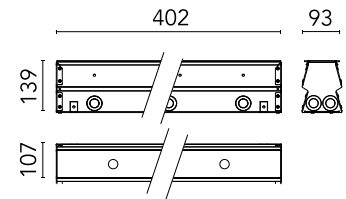

FLOS

F017Z010000 Steel

Framed installation box for single flush installations.

Designed by FLOS Outdoor, 2023

Are you a professional and your project needs consulting and support?

[BOOK AN APPOINTMENT](#)

Main specifications

EAN 8054793310589

Physical

Colour Steel

Net weight (kg) 1.71

Package height (mm) 220

Package width (mm) 170

Package length (mm) 472

Package volume (m3) 0.02

Download

[Mounting instructions](#)

[ZIP](#)

Photometric

Extreme cut off No