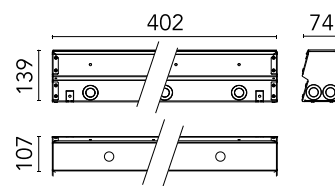

### Physical

Colour	Steel
Net weight (kg)	1.81
Package height (mm)	220
Package width (mm)	170
Package length (mm)	472
Package volume (m3)	0.02