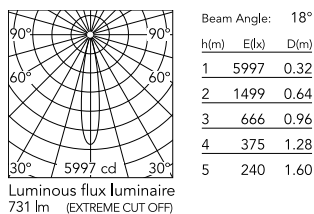

Schematic light drawing

Photometric

Lighting type	Direct
Light distribution	Symmetric
CCT (K)	3000
CRI>	90
Rf fidelity index	91
Rg gamut index	98
LED Life / Failure Ratio	L80B20 >36000h (Tc=85°C)
Beam angle C0-180 (°)	18
Beam angle C90-270 (°)	18
UGR_L	<10

Electrical

Insulation class	III
Forward voltage (V)	12
LED current (mA)	850
Power supply	Remote excluded
Dimmable	Yes
Power supply type	Non Dimmable, Dimmable DALI 2, Dimmable 0-10V, Dimmable Casambi, Mains Cut Dimming

Notes

Accessories included (honeycomb and screening crosspiece). Remote power supply to be installed in an accessible place. Ceiling thickness between 8 and 30mm.