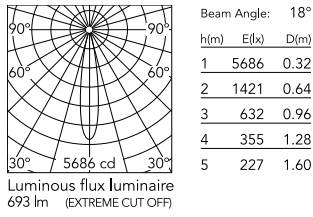

Physical

Colour	Black
Orientation	Adjustable
Rotation (°)	360
Longitudinal tilting (°)	70
Recessed depth (mm)	210
Net weight (kg)	0.59
IP internal	20

Download

Mounting instructions [↓ PDF](#)

Photometric Files

Photometric

Lighting type	Direct
Light distribution	Symmetric
CCT (K)	2700
CRI>	90
Rf fidelity index	90
Rg gamut index	99
LED Life / Failure Ratio	L80B20 >36000h (Tc=85°C)
Beam angle C0-180 (°)	18
Beam angle C90-270 (°)	18
UGR _L	<10