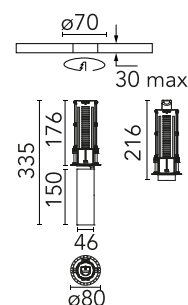

[BOOK AN APPOINTMENT](#)

Main specifications

Mounting	Ceiling recessed
Environments	Indoor dry location
Light source type	LED
Light sources included	Yes
LED type	Power LED
Lamp category	LED
Number of lamps	1
Power (W)	10
Source flux (lm)	915
Lumen Output (lm)	693

Physical

Colour	Black
Orientation	Adjustable
Rotation (°)	360
Longitudinal tilting (°)	70
Recessed depth (mm)	210
Net weight (kg)	0.59
IP internal	20

Download

Mounting instructions [↓ PDF](#)

Photometric Files