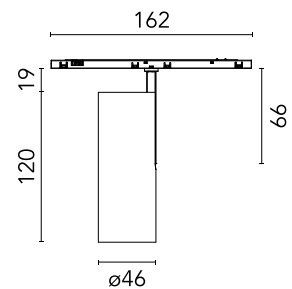

FLOS

05.5126.ES.DA Brushed Bronze

Find Me 2 Dali Dimmable

Designed by FLOS Architectural, 2023

10.5W - 489lm - 3000K - CRI> 90 - Beam° 19

LED projection lighting module for installation in the Zero Track Pro system. Electronic DC/DC converter incorporated. Individual wireless adjustment via Casambi. Casambi control implemented via the FLOS Control® app for mobile devices (available in the Apple Store and Google Play). Accessories included (honeycomb grid and protection bar).

Are you a professional and your project needs consulting and support?

[BOOK AN APPOINTMENT](#)

Main specifications

Mounting	Track
Environments	Indoor dry location
Light source type	LED
Light sources included	Yes
LED type	Power LED
Number of lamps	1
Power (W)	10.5
Source flux (lm)	781
Lumen Output (lm)	489

Physical

Colour	Brushed Bronze
Orientation	Adjustable
Rotation (°)	360
Longitudinal tilting (°)	90
Net weight (kg)	0.3
IP internal	20

Download

Mounting instructions [↓ PDF](#)

Photometric Files

LDT / IES [↓ ZIP](#)

Technical Drawings

2D [↓ ZIP](#)

3D [↓ ZIP](#)

Schematic light drawing

Photometric

Lighting type	Direct
Light distribution	Symmetric
CCT (K)	3000
CRI>	90
McAdam steps (SDCM)	2
Beam angle C0-180 (°)	19
Beam angle C90-270 (°)	19
Extreme cut off	No
UGR _L	<10