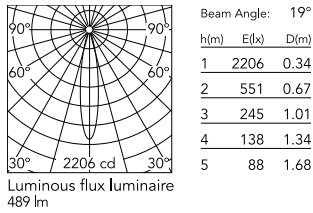

Physical

Colour	Brushed Bronze
Orientation	Adjustable
Rotation (°)	360
Longitudinal tilting (°)	90
Net weight (kg)	0.3
IP internal	20

Download

Mounting instructions [↓ PDF](#)

Photometric Files

LDT / IES [↓ ZIP](#)

Technical Drawings

2D [↓ ZIP](#)

3D [↓ ZIP](#)

Schematic light drawing

Photometric

Lighting type	Direct
Light distribution	Symmetric
CCT (K)	3000
CRI>	90
McAdam steps (SDCM)	2
Beam angle C0-180 (°)	19
Beam angle C90-270 (°)	19
Extreme cut off	No
UGR _L	<10