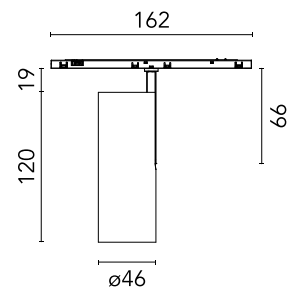

FLOS

05.5121.ES.DA Brushed Bronze

Find Me 2 Dali Dimmable

Designed by FLOS Architectural, 2023

10.5W - 441lm - 2700K - CRI> 90 - Beam° 19

LED projection lighting module for installation in the Zero Track Pro system. Electronic DC/DC converter incorporated. Individual wireless adjustment via Casambi. Casambi control implemented via the FLOS Control® app for mobile devices (available in the Apple Store and Google Play). Accessories included (honeycomb grid and protection bar).

Are you a professional and your project needs consulting and support?

[BOOK AN APPOINTMENT](#)

Main specifications

Mounting	Track
Environments	Indoor dry location
Light source type	LED
Light sources included	Yes
LED type	Power LED
Number of lamps	1
Power (W)	10.5
Source flux (lm)	724
Lumen Output (lm)	441

Physical

Colour	Brushed Bronze
Orientation	Adjustable
Rotation (°)	360
Longitudinal tilting (°)	90
Net weight (kg)	0.3
IP internal	20

Download

[Mounting instructions](#) PDF

Photometric Files

[LDT / IES](#) ZIP

Technical Drawings

[2D](#) ZIP

[3D](#) ZIP

Schematic light drawing

Photometric

Lighting type	Direct
Light distribution	Symmetric
CCT (K)	2700
CRI>	90
McAdam steps (SDCM)	2
Beam angle C0-180 (°)	19
Beam angle C90-270 (°)	19
Extreme cut off	No
UGR _L	<10