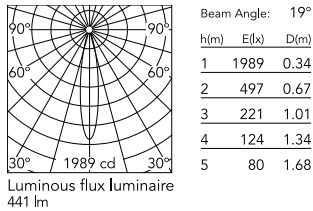

Physical

Colour	Brushed Bronze
Orientation	Adjustable
Rotation (°)	360
Longitudinal tilting (°)	90
Net weight (kg)	0.3
IP internal	20

Download

[Mounting instructions](#) PDF

Photometric Files

[LDT / IES](#) ZIP

Technical Drawings

[2D](#) ZIP

[3D](#) ZIP

Schematic light drawing

Photometric

Lighting type	Direct
Light distribution	Symmetric
CCT (K)	2700
CRI>	90
McAdam steps (SDCM)	2
Beam angle C0-180 (°)	19
Beam angle C90-270 (°)	19
Extreme cut off	No
UGR _L	<10