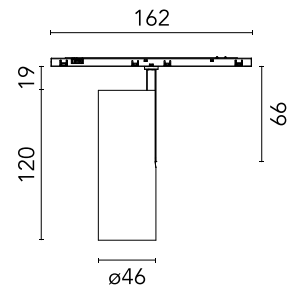

LED projection lighting module for installation in the Zero Track Pro system. Electronic DC/DC converter incorporated. Individual wireless adjustment via Casambi. Casambi control implemented via the FLOS Control® app for mobile devices (available in the Apple Store and Google Play). Accessories included (honeycomb grid and protection bar).