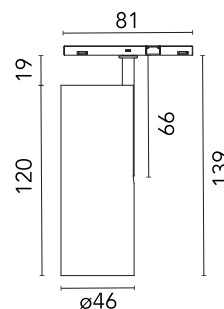

Are you a professional and your project needs consulting and support?

[BOOK AN APPOINTMENT](#)

Main specifications

Mounting	Track
Environments	Indoor dry location
Light source type	LED
Light sources included	Yes
LED type	Power LED
Number of lamps	1
Power (W)	10.5
Source flux (lm)	650
Lumen Output (lm)	364
Efficacy (lm/W)	35

Physical

Colour	Deep Brown
Trim	No
Orientation	Adjustable
Rotation (°)	360
Longitudinal tilting (°)	90
Spot diameter (mm)	46
Net weight (kg)	0.06
IP internal	20

Download

Mounting instructions [↓ PDF](#)

Photometric Files

LDT / IES [↓ ZIP](#)

Technical Drawings

2D [↓ ZIP](#)

3D [↓ ZIP](#)

[Bim](#) [↓ ZIP](#)

Schematic light drawing

Photometric

Lighting type	Direct
Light distribution	Symmetric
CCT (K)	2700
CRI>	90
McAdam steps (SDCM)	3
LED Life / Failure Ratio	L80B50>50.000h (Tc=85°C)
Beam angle C0-180 (°)	32
Beam angle C90-270 (°)	32
Extreme cut off	No
UGR _L	<10