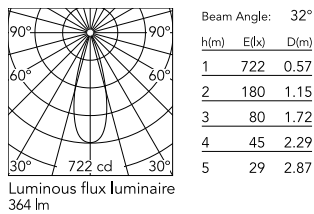

Physical

Colour	Deep Brown
Trim	No
Orientation	Adjustable
Rotation (°)	360
Longitudinal tilting (°)	90
Spot diameter (mm)	46
Net weight (kg)	0.06
IP internal	20

Download

Mounting instructions [↓ PDF](#)

Photometric Files

LDT / IES [↓ ZIP](#)

Technical Drawings

2D [↓ ZIP](#)

3D [↓ ZIP](#)

[Bim](#) [↓ ZIP](#)

Schematic light drawing

Photometric

Lighting type	Direct
Light distribution	Symmetric
CCT (K)	2700
CRI>	90
McAdam steps (SDCM)	3
LED Life / Failure Ratio	L80B50>50.000h (Tc=85°C)
Beam angle C0-180 (°)	32
Beam angle C90-270 (°)	32
Extreme cut off	No
UGR _L	<10