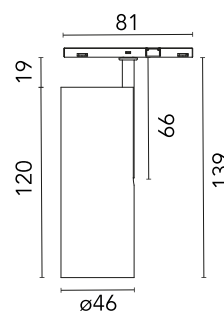

Are you a professional and your project needs consulting and support?

[BOOK AN APPOINTMENT](#)

Main specifications

Mounting	Track
Environments	Indoor dry location
Light source type	LED
Light sources included	Yes
LED type	Power LED
Number of lamps	1
Power (W)	10.5
Source flux (lm)	650
Lumen Output (lm)	441
Efficacy (lm/W)	42

Physical

Colour	Deep Brown
Trim	No
Orientation	Adjustable
Rotation (°)	360
Longitudinal tilting (°)	90
Spot diameter (mm)	46
Net weight (kg)	0.06
IP internal	20

Download

Mounting instructions [↓ PDF](#)

Photometric Files

LDT / IES [↓ ZIP](#)

Technical Drawings

2D [↓ ZIP](#)

3D [↓ ZIP](#)

[Bim](#) [↓ ZIP](#)

Schematic light drawing

Photometric

Lighting type	Direct
Light distribution	Symmetric
CCT (K)	2700
CRI>	90
McAdam steps (SDCM)	3
LED Life / Failure Ratio	L80B50>50.000h (Tc=85°C)
Beam angle C0-180 (°)	19
Beam angle C90-270 (°)	19
Extreme cut off	No
UGR _L	<10