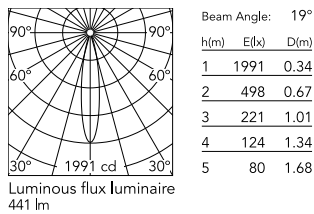

Physical

Colour	Deep Brown
Trim	No
Orientation	Adjustable
Rotation (°)	360
Longitudinal tilting (°)	90
Spot diameter (mm)	46
Net weight (kg)	0.06
IP internal	20

Download

Mounting instructions [↓ PDF](#)

Photometric Files

LDT / IES [↓ ZIP](#)

Technical Drawings

2D [↓ ZIP](#)

3D [↓ ZIP](#)

[Bim](#) [↓ ZIP](#)

Schematic light drawing

Photometric

Lighting type	Direct
Light distribution	Symmetric
CCT (K)	2700
CRI>	90
McAdam steps (SDCM)	3
LED Life / Failure Ratio	L80B50>50.000h (Tc=85°C)
Beam angle C0-180 (°)	19
Beam angle C90-270 (°)	19
Extreme cut off	No
UGR _L	<10