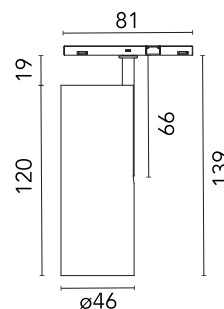

Are you a professional and your project needs consulting and support?

[BOOK AN APPOINTMENT](#)

Main specifications

Mounting	Track
Environments	Indoor dry location
Light source type	LED
Light sources included	Yes
LED type	Power LED
Number of lamps	1
Power (W)	10.5
Source flux (lm)	650
Lumen Output (lm)	479
Efficacy (lm/W)	46

Physical

Colour	Deep Brown
Trim	No
Orientation	Adjustable
Rotation (°)	360
Longitudinal tilting (°)	90
Spot diameter (mm)	46
Net weight (kg)	0.06
IP internal	20

Download

Mounting instructions [↓ PDF](#)

Photometric Files

LDT / IES [↓ ZIP](#)

Technical Drawings

2D [↓ ZIP](#)

3D [↓ ZIP](#)

[Bim](#) [↓ ZIP](#)

Schematic light drawing

Photometric

Lighting type	Direct
Light distribution	Symmetric
CCT (K)	2700
CRI>	90
McAdam steps (SDCM)	3
LED Life / Failure Ratio	L80B50>50.000h (Tc=85°C)
Beam angle C0-180 (°)	10
Beam angle C90-270 (°)	10
Extreme cut off	No
UGR _L	<10