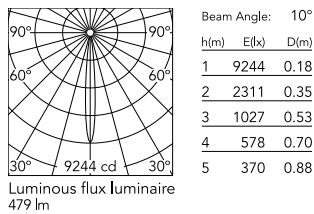

Physical

Colour	Deep Brown
Trim	No
Orientation	Adjustable
Rotation (°)	360
Longitudinal tilting (°)	90
Spot diameter (mm)	46
Net weight (kg)	0.06
IP internal	20

Download

Mounting instructions [↓ PDF](#)

Photometric Files

LDT / IES [↓ ZIP](#)

Technical Drawings

2D [↓ ZIP](#)

3D [↓ ZIP](#)

[Bim](#) [↓ ZIP](#)

Schematic light drawing

Photometric

Lighting type	Direct
Light distribution	Symmetric
CCT (K)	2700
CRI>	90
McAdam steps (SDCM)	3
LED Life / Failure Ratio	L80B50>50.000h (Tc=85°C)
Beam angle C0-180 (°)	10
Beam angle C90-270 (°)	10
Extreme cut off	No
UGR _L	<10