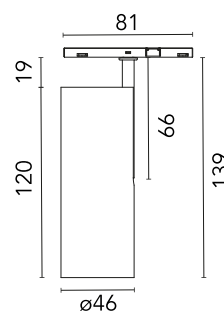

Are you a professional and your project needs consulting and support?

[BOOK AN APPOINTMENT](#)

Main specifications

Mounting	Track
Environments	Indoor dry location
Light source type	LED
Light sources included	Yes
LED type	Power LED
Number of lamps	1
Power (W)	8
Source flux (lm)	650
Lumen Output (lm)	411
Efficacy (lm/W)	52

Physical

Colour	Polished Silver
Trim	No
Orientation	Adjustable
Rotation (°)	360
Longitudinal tilting (°)	90
Spot diameter (mm)	46
Net weight (kg)	0.06
IP internal	20

Download

Mounting instructions [↓ PDF](#)

Schematic light drawing

Photometric

Lighting type	Direct
Light distribution	Symmetric
CCT (K)	2700
CRI>	90
McAdam steps (SDCM)	3
LED Life / Failure Ratio	L80B50>50.000h (Tc=85°C)
Beam angle C0-180 (°)	10
Beam angle C90-270 (°)	10
Extreme cut off	No
UGR _L	<10