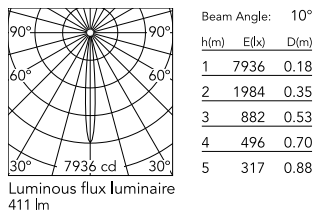

Physical

Colour	Polished Silver
Trim	No
Orientation	Adjustable
Rotation (°)	360
Longitudinal tilting (°)	90
Spot diameter (mm)	46
Net weight (kg)	0.06
IP internal	20

Download

Mounting instructions [↓ PDF](#)

Schematic light drawing

Photometric

Lighting type	Direct
Light distribution	Symmetric
CCT (K)	2700
CRI>	90
McAdam steps (SDCM)	3
LED Life / Failure Ratio	L80B50>50.000h (Tc=85°C)
Beam angle C0-180 (°)	10
Beam angle C90-270 (°)	10
Extreme cut off	No
UGR _L	<10