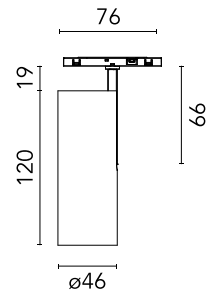

10.5W - 404lm - 3000K - CRI> 90 - Beam° 32

LED projection lighting module for installation in the Zero Track Pro system. Electronic DC/DC converter incorporated. Individual wireless adjustment via Casambi. Casambi control implemented via the FLOS Control® app for mobile devices (available in the Apple Store and Google Play). Accessories included (honeycomb grid and protection bar).

Are you a professional and your project needs consulting and support?

[BOOK AN APPOINTMENT](#)