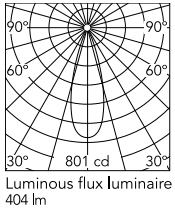

Schematic light drawing