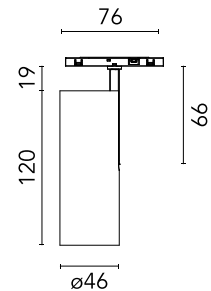

10.5W - 404lm - 3000K - CRI> 90 - Beam° 32

LED projection lighting module for installation in the Zero Track Pro system. Electronic DC/DC converter incorporated. Individual wireless adjustment via Casambi. Casambi control implemented via the FLOS Control® app for mobile devices (available in the Apple Store and Google Play). Accessories included (honeycomb grid and protection bar).

Are you a professional and your project needs consulting and support?

[BOOK AN APPOINTMENT](#)