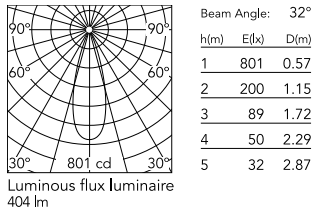

Schematic light drawing

Photometric

Lighting type	Direct
Light distribution	Symmetric
CCT (K)	3000
CRI>	90
McAdam steps (SDCM)	2
Beam angle C0-180 (°)	32
Beam angle C90-270 (°)	32
UGR_L	<10

Electrical

Insulation class	III
Forward voltage (V)	24
LED current (mA)	765
Power supply	Remote excluded
Dimmable	Yes
Power supply type	Dimmable Casambi
Dimming range (%)	1-100
Dimming interface	Remote Dimmable (Dimmer Not Included)

Ecodesign and Energy Labelling

This product contains a light source of energy efficiency class G

Non-replaceable light source

Replaceable control gear by a professional