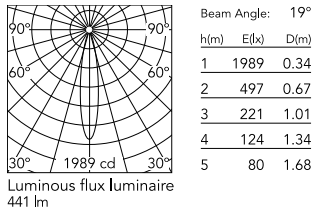

Physical

Colour	Brushed Bronze
Orientation	Adjustable
Rotation (°)	360
Longitudinal tilting (°)	90
Net weight (kg)	0.3
IP internal	20

Download

Mounting instructions [↓ PDF](#)

Photometric Files

LDT / IES [↓ ZIP](#)

Technical Drawings

2D [↓ ZIP](#)

3D [↓ ZIP](#)

Schematic light drawing

Photometric

Lighting type	Direct
Light distribution	Symmetric
CCT (K)	2700
CRI>	90
McAdam steps (SDCM)	2
Beam angle C0-180 (°)	19
Beam angle C90-270 (°)	19
Extreme cut off	No
UGR _L	<10