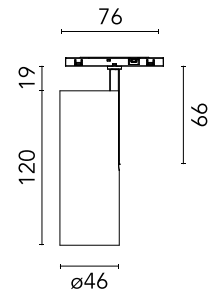

FLOS

05.5121.ES.CB Brushed Bronze

Find Me 2 Casambi Dimmable

Designed by FLOS Architectural, 2023

10.5W - 441lm - 2700K - CRI> 90 - Beam° 19

LED projection lighting module for installation in the Zero Track Pro system. Electronic DC/DC converter incorporated. Individual wireless adjustment via Casambi. Casambi control implemented via the FLOS Control® app for mobile devices (available in the Apple Store and Google Play). Accessories included (honeycomb grid and protection bar).

Are you a professional and your project needs consulting and support?

[BOOK AN APPOINTMENT](#)

Main specifications

Mounting	Track
Environments	Indoor dry location
Light source type	LED
Light sources included	Yes
LED type	Power LED
Number of lamps	1
Power (W)	10.5
Source flux (lm)	724
Lumen Output (lm)	441

Physical

Colour	Brushed Bronze
Orientation	Adjustable
Rotation (°)	360
Longitudinal tilting (°)	90
Net weight (kg)	0.3
IP internal	20

Download

Mounting instructions [↓ PDF](#)

Photometric Files

LDT / IES [↓ ZIP](#)

Technical Drawings

2D [↓ ZIP](#)

3D [↓ ZIP](#)

Schematic light drawing

Photometric

Lighting type	Direct
Light distribution	Symmetric
CCT (K)	2700
CRI>	90
McAdam steps (SDCM)	2
Beam angle C0-180 (°)	19
Beam angle C90-270 (°)	19
Extreme cut off	No
UGR _L	<10