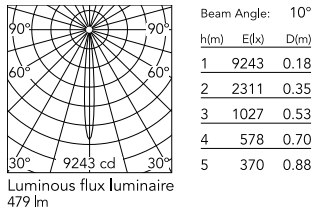

Physical

Colour	White
Orientation	Adjustable
Rotation (°)	360
Longitudinal tilting (°)	90
Net weight (kg)	0.3
IP internal	20

Download

Mounting instructions [↓ PDF](#)

Photometric Files

LDT / IES [↓ ZIP](#)

Technical Drawings

2D [↓ ZIP](#)

3D [↓ ZIP](#)

Schematic light drawing

Photometric

Lighting type	Direct
Light distribution	Symmetric
CCT (K)	2700
CRI>	90
McAdam steps (SDCM)	2
Beam angle C0-180 (°)	10
Beam angle C90-270 (°)	10
UGR _L	<10