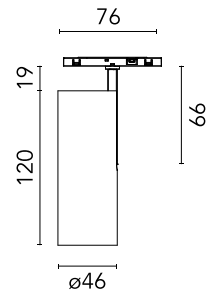

FLOS

05.5120.40.CB White

Find Me 2 Casambi Dimmable

Designed by FLOS Architectural, 2023

10.5W - 479lm - 2700K - CRI> 90 - Beam° 10

LED projection lighting module for installation in the Zero Track Pro system. Electronic DC/DC converter incorporated. Individual wireless adjustment via Casambi. Casambi control implemented via the FLOS Control® app for mobile devices (available in the Apple Store and Google Play). Accessories included (honeycomb grid and protection bar).

Are you a professional and your project needs consulting and support?

[BOOK AN APPOINTMENT](#)

Main specifications

Mounting	Track
Environments	Indoor dry location
Light source type	LED
Light sources included	Yes
LED type	Power LED
Number of lamps	1
Power (W)	10.5
Source flux (lm)	724
Lumen Output (lm)	479
Efficacy (lm/W)	46

Physical

Colour	White
Orientation	Adjustable
Rotation (°)	360
Longitudinal tilting (°)	90
Net weight (kg)	0.3
IP internal	20

Download

Mounting instructions [↓ PDF](#)

Photometric Files

LDT / IES [↓ ZIP](#)

Technical Drawings

2D [↓ ZIP](#)

3D [↓ ZIP](#)

Schematic light drawing

Photometric

Lighting type	Direct
Light distribution	Symmetric
CCT (K)	2700
CRI>	90
McAdam steps (SDCM)	2
Beam angle C0-180 (°)	10
Beam angle C90-270 (°)	10
UGR _L	<10