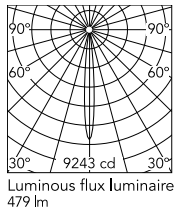

Physical

Colour	Black
Orientation	Adjustable
Rotation (°)	360
Longitudinal tilting (°)	90
Net weight (kg)	0.3
IP internal	20

Download

Mounting instructions [↓ PDF](#)

Photometric Files

LDT / IES [↓ ZIP](#)

Technical Drawings

2D [↓ ZIP](#)

3D [↓ ZIP](#)

Schematic light drawing

h(m)	E(lx)	D(m)
1	9243	0.18
2	2311	0.35
3	1027	0.53
4	578	0.70
5	370	0.88

Photometric

Lighting type	Direct
Light distribution	Symmetric
CCT (K)	2700
CRI>	90
McAdam steps (SDCM)	2
Beam angle C0-180 (°)	10
Beam angle C90-270 (°)	10
UGR _L	<10