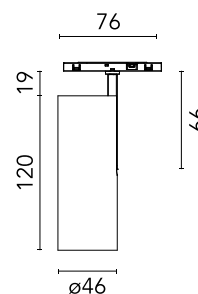

FLOS

05.5120.14.CB Black

Find Me 2 Casambi Dimmable

Designed by FLOS Architectural, 2023

10.5W - 479lm - 2700K - CRI> 90 - Beam° 10

LED projection lighting module for installation in the Zero Track Pro system. Electronic DC/DC converter incorporated. Individual wireless adjustment via Casambi. Casambi control implemented via the FLOS Control® app for mobile devices (available in the Apple Store and Google Play). Accessories included (honeycomb grid and protection bar).

Are you a professional and your project needs consulting and support?

[BOOK AN APPOINTMENT](#)

Main specifications

Mounting	Track
Environments	Indoor dry location
Light source type	LED
Light sources included	Yes
LED type	Power LED
Number of lamps	1
Power (W)	10.5
Source flux (lm)	724
Lumen Output (lm)	479
Efficacy (lm/W)	46

Physical

Colour	Black
Orientation	Adjustable
Rotation (°)	360
Longitudinal tilting (°)	90
Net weight (kg)	0.3
IP internal	20

Download

Mounting instructions [↓ PDF](#)

Photometric Files

LDT / IES [↓ ZIP](#)

Technical Drawings

2D [↓ ZIP](#)

3D [↓ ZIP](#)

Schematic light drawing

h(m)	E(lx)	D(m)
1	9243	0.18
2	2311	0.35
3	1027	0.53
4	578	0.70
5	370	0.88

Photometric

Lighting type	Direct
Light distribution	Symmetric
CCT (K)	2700
CRI>	90
McAdam steps (SDCM)	2
Beam angle C0-180 (°)	10
Beam angle C90-270 (°)	10
UGR _L	<10